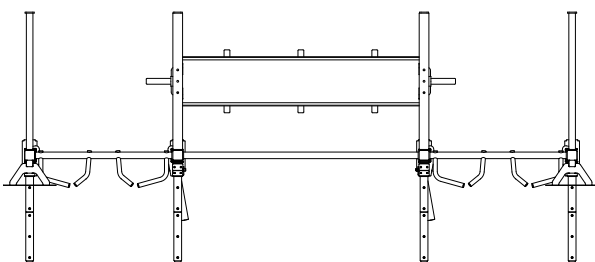

# 14 X 4 STORAGE WALL MOUNT X1 PACKAGE

Model number	XRSWM-4-14-X1
Footprint	168.9" x 47.8" (429 cm x 121 cm)
Height	Frame: 107.1" (272 cm) Ball Target: 126.7" (322 cm)
Minimum Required Live Area	19' x 8' (5.8 m x 2.4 m)
Warranty	10 year frame and welds/1 year parts/90 days misc.

TOP VIEW

Note: Accessories shown are not included; X-Racks are required to be bolted to a concrete sub-floor