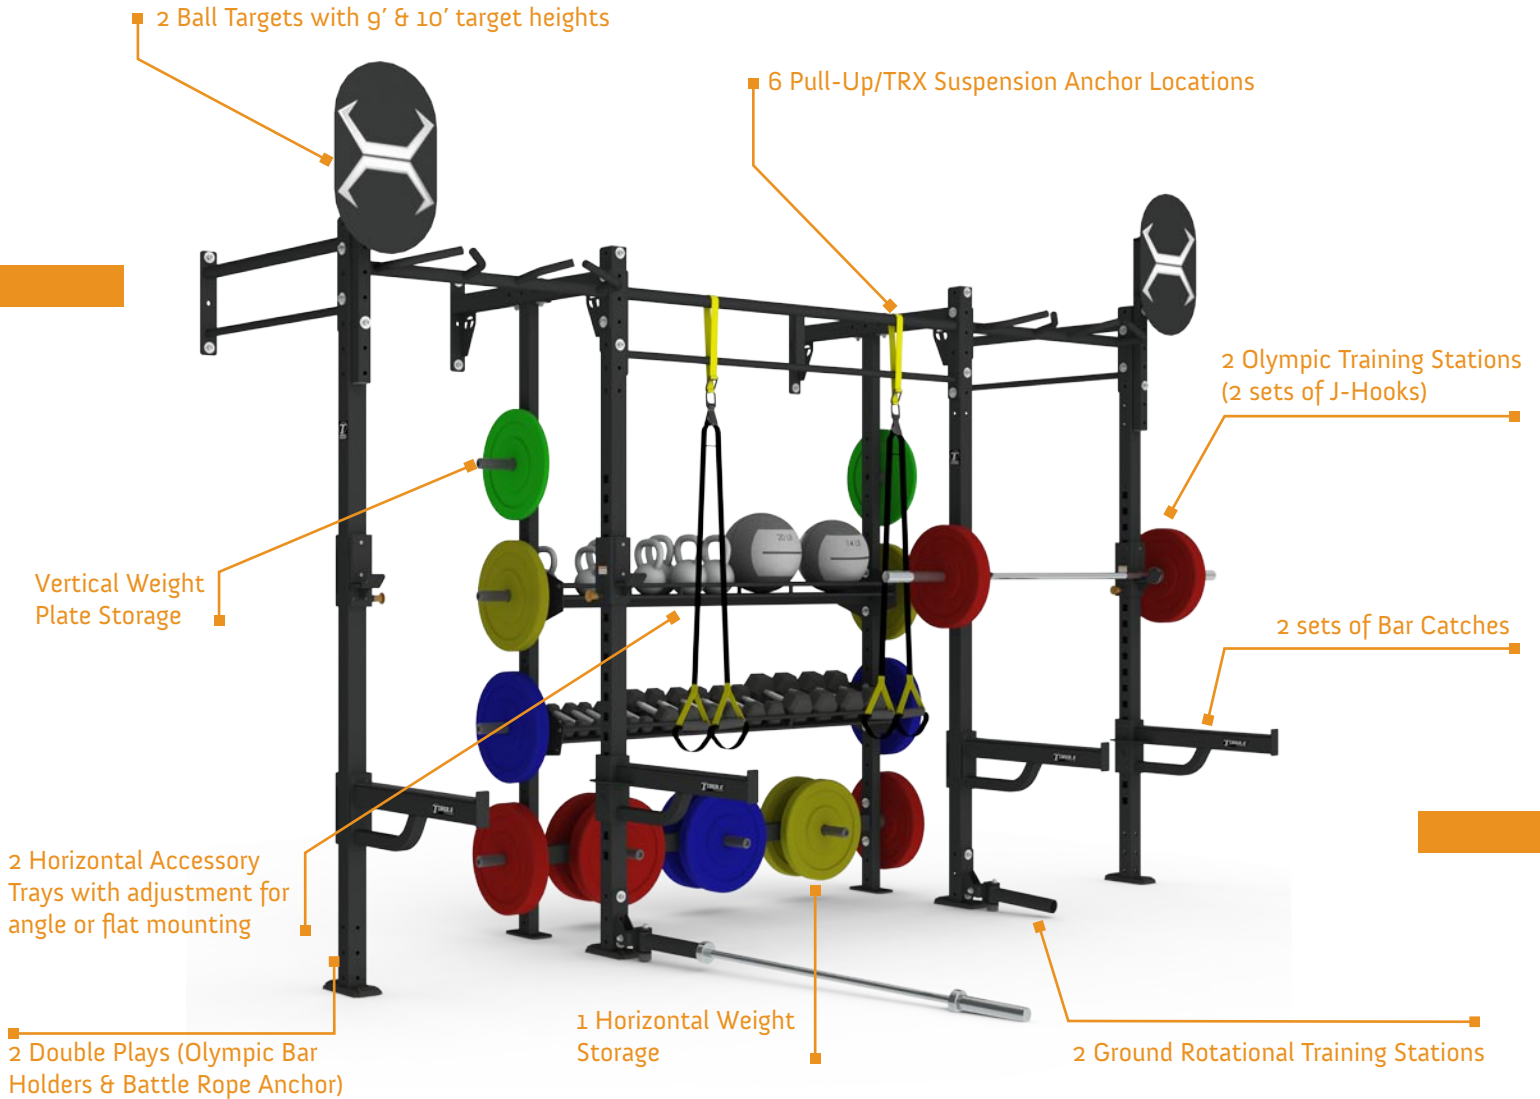

# 14 X 4 STORAGE WALL MOUNT X1 PACKAGE

Model number	XRSWM-4-14-X1
Footprint	168.9" x 47.8" (429 cm x 121 cm)
Height	Frame: 107.1" (272 cm) Ball Target: 126.7" (322 cm)
Minimum Required Live Area	19' x 8' (5.8 m x 2.4 m)
Warranty	10 year frame and welds/1 year parts/90 days misc.

TOP VIEW

Note: Accessories shown are not included; X-Racks are required to be bolted to a concrete sub-floor