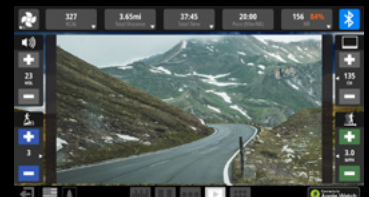

The NEW 19" Display Includes:

FULLY REIMAGINED INTERFACE WITH INTUITIVE CONTROLS AND PROGRAMS

EXCLUSIVE STAR TRAC TWENTY HIIT PROGRAM

INTEGRATED APPS FOR STREAMING, SOCIAL MEDIA AND NEWS

RUN THROUGH LANDSCAPES FROM AROUND THE WORLD WITH THE NEW RUNTV APP