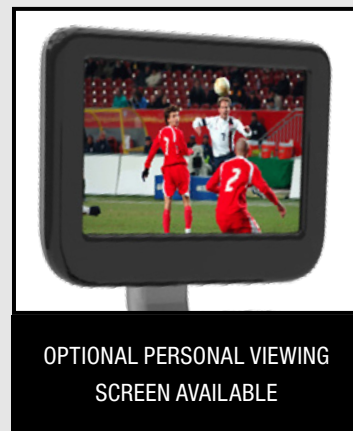

## FEATURES

FULL COLOR FLAT PANEL LCD DISPLAY CREATES A PREMIUM USER EXPERIENCE

QUICK KEY SELECTS FOR LEVEL ALLOW FOR ONE-TOUCH CHANGES ON THE FLY

SOFT TRAC® PEDALS PROVIDE ULTIMATE COMFORT THROUGHOUT ENTIRE WORKOUT

# PRODUCT SPECS

4CT Cross Trainer	
Primary SKU	9-4080-MUNBPO
Weight	483 lbs (219 kg)
Width	30 in (76 cm)
Length	76 in (193 cm)
Height	72 in (183 cm)
User Weight Capacity	350 lbs (159 kg)

# CONSOLE FEATURES

PERSONAL FANS & QUICK KEYS  
FOR SIMPLE LEVEL SELECTION

COMPATIBLE WITH ECOFIT®  
ASSET MANAGEMENT SOLUTIONS

OPTIONAL PERSONAL VIEWING  
SCREEN AVAILABLE