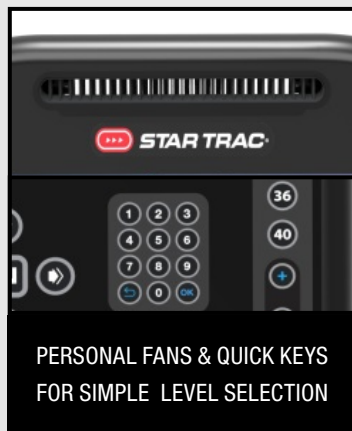

CONSOLE FEATURES

PERSONAL FANS & QUICK KEYS
FOR SIMPLE LEVEL SELECTION