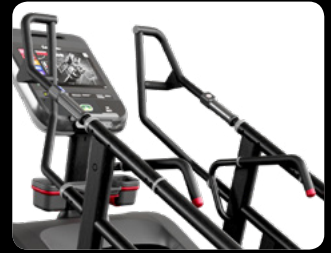

FEATURES

OverDrive Training Mode simulates carrying or pushing a load up stairs for an all-new level of HIIT workout