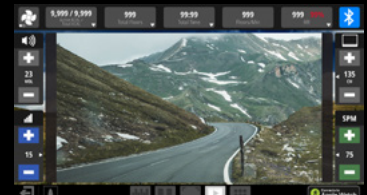

THE NEW 15" DISPLAY INCLUDES:

FULLY REIMAGINED INTERFACE WITH INTUITIVE CONTROLS AND PROGRAMS

EXCLUSIVE OVERDRIVE AND STAIRMASTER TWENTY HIIT PROGRAMS

INTEGRATED APPS FOR STREAMING, SOCIAL MEDIA AND NEWS