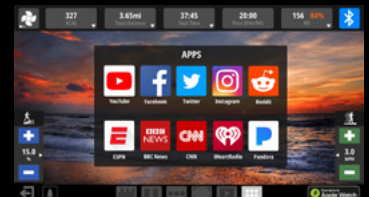

CONSOLE OPTIONS

19" TOUCH SCREEN

10" TOUCH SCREEN

LCD SCREEN

FEATURES

FEATURES	19" TOUCH SCREEN	10" TOUCH SCREEN	LCD SCREEN
BLUETOOTH DATA TRACKING/ANT+	●	●	●
APPLE GYMKIT	●		●
BLUETOOTH HR AND HEADPHONES	●		
USB CHARGING PORT	●	●	●
WI-FI / ETHERNET	●		
PERSONAL DEVICE STREAMING VIA HDMI PORT	●	○	○
PERSONAL FAN	●	●	●
TV TUNER (GLOBAL)	●		
ADD-ON PERSONAL VIEWING SCREEN		○	○
IPTV / SET TOP BOX CONTROL	○	○	○
800 / 900 MHZ RECEIVER		○	○
FIRST PERSON VIDEOS (RUNTV)	●		
EXCLUSIVE HIIT PROGRAMS	●		
INTEGRATED SERVICE INDICATOR	●	●	●
RFID	○		
ECOFIT ASSET MANAGEMENT	○	○	○
CUSTOMIZABLE HOME PAGE GRAPHICS/LOGO	●		
CUSTOMIZABLE USER APP LIST	●		

The NEW 19"
Display Includes:

FULLY REIMAGINED INTERFACE WITH INTUITIVE CONTROLS AND PROGRAMS

EXCLUSIVE STAR TRAC TWENTY HIIT PROGRAM

INTEGRATED APPS FOR STREAMING, SOCIAL MEDIA AND NEWS

RUN THROUGH LANDSCAPES FROM AROUND THE WORLD WITH THE NEW RUNTV APP