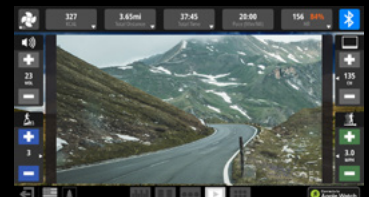

The NEW 19"
Display Includes:

FULLY REIMAGINED INTERFACE WITH INTUITIVE CONTROLS AND PROGRAMS

EXCLUSIVE STAR TRAC TWENTY HIIT PROGRAM

INTEGRATED APPS FOR STREAMING, SOCIAL MEDIA AND NEWS

RUN THROUGH LANDSCAPES FROM AROUND THE WORLD WITH THE NEW RUNTV APP