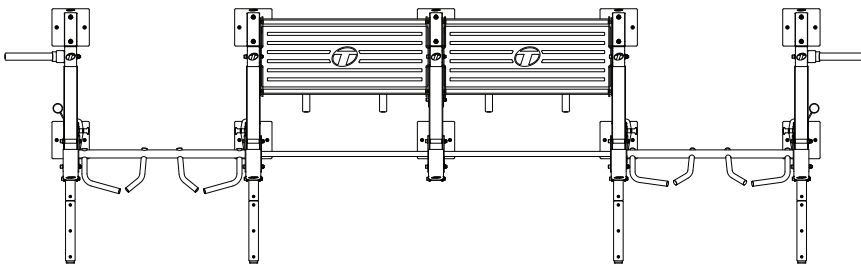

UPRIGHT COLOR OPTIONS

PLATINUM

SATIN BLACK

Model number	XCFW-4M-X1
Footprint	36.7" x 189.5" (93 cm x 481 cm)
Height	Frame 95.8" (243 cm)
Minimum Required Live Area	9.1' x 19.7' (2.8 m x 6.0 m)
Warranty	10 year frame and welds/1 year parts/90 days misc.

TOP VIEW

INCLUDED MODULES

- OLYMPIC LIFTING MODULE (2)
- ACCESSORY AND WEIGHT STORAGE (2)

INCLUDED ATTACHMENTS/OPTIONS

- VERTICAL WEIGHT STORAGE
- MULTI-GRIP CROSS (2)
- GROUND ROTATIONAL TRAINER
- X-RACK DOUBLE PLAY (2)

NOTE: X-Create systems are required to be bolted to a concrete sub-floor.