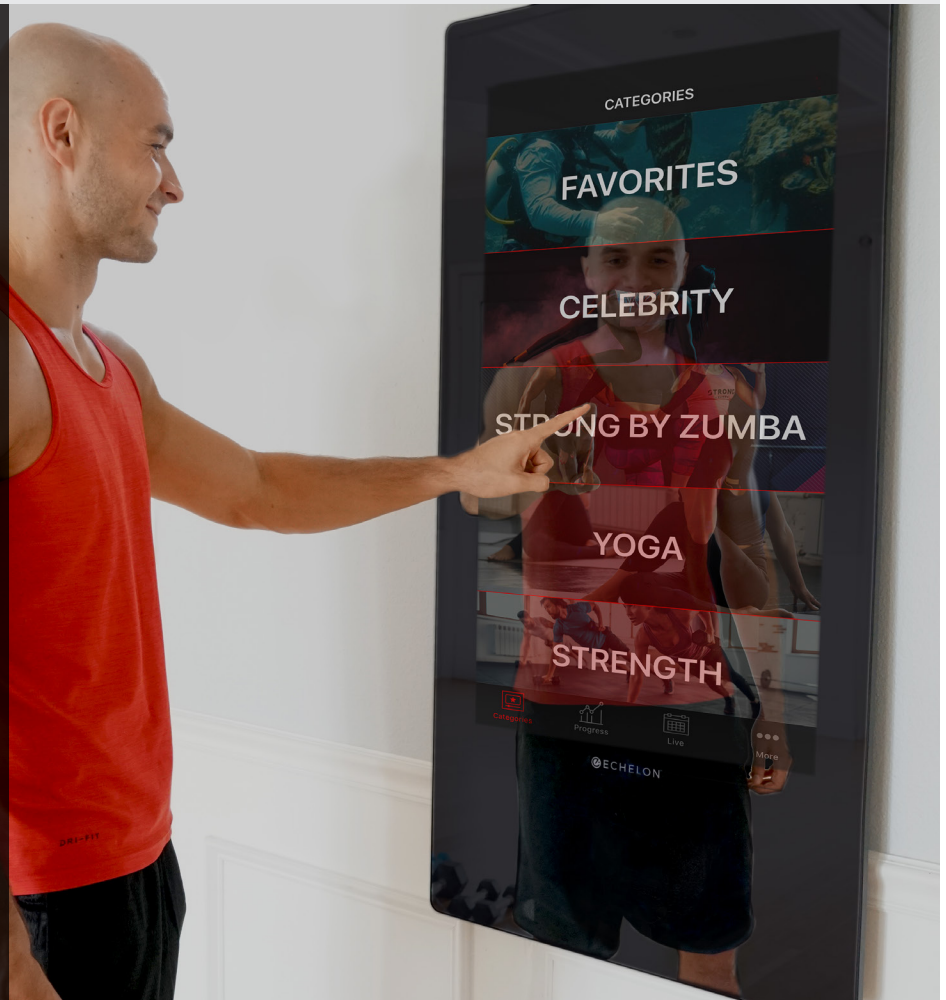

US / 423.402.9010 · fax 407.386.7200 · echelonfit.com · sales@echelonfit.com

© 2019 ECHELON FITNESS MULTIMEDIA, LLC. All specifications are subject to change without notice. All rights reserved. 111219