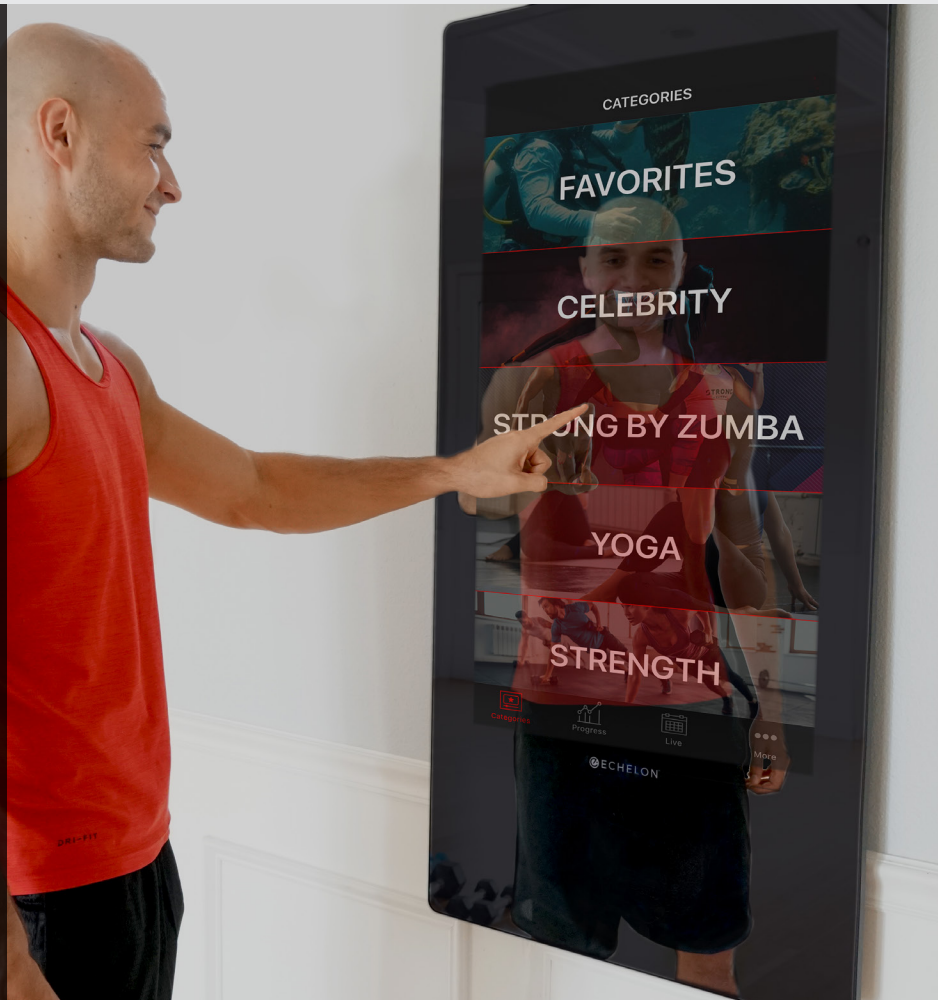

US / 423.402.9010 · fax 407.386.7200 · echelonfit.com · sales@echelonfit.com

© 2019 ECHELON FITNESS MULTIMEDIA, LLC. All specifications are subject to change without notice. All rights reserved. 111219