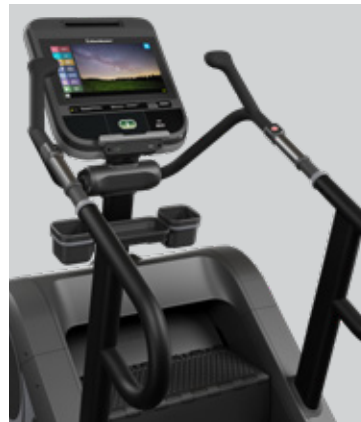

## THE ALL NEW 2022 STAIRMASTER 8Gx

Introducing the all-new StairMaster 8Gx! This powerhouse product provides a superior combination of cardio and strength training with features like a deeper, wider step surface, durable, rust-free polypropylene construction, ergonomic handrails to support multiple climbing positions and an all-new drive train that delivers smooth, quiet performance. Its combination of quality and innovation delivers a workout that's quite literally a step up compared to everything else in the gym.

### DEVICE CONNECTIVITY

OpenHub LCD and 15" Embedded consoles connect directly with Apple Watch and Samsung Galaxy Watch for real-time data sharing between the equipment and watch using NFC technology to allow a simple tap to pair connection.

### PRODUCT DESIGN FEATURES

Available with a variety of OpenHub console options, step-up assist for easy mount or dismount, and a redesigned handrail system that supports multiple climbing positions and includes integrated speed and stop controls for a better user experience. Additionally, the service panel removes with 4 fasteners, allowing for easy access to drive train and electronics.