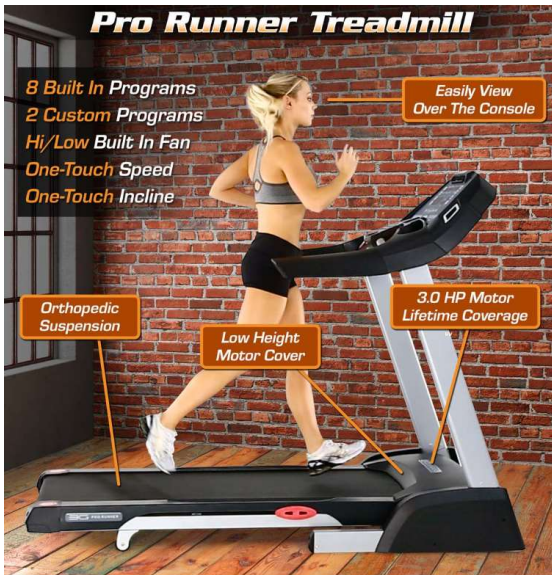

PRO RUNNER TREADMILL

The 3G Cardio Pro Runner is the perfect treadmill for those who want quality but also need to conserve space. While there are many folding treadmills on the market today, the Pro Runner Treadmill offers users the unique ability to have a high quality and space saving treadmill all in one! Most folding treadmills lack the quality needed to run at higher speeds or longer distances but that is not the case with the Pro Runner Treadmill.

With a built in Heart Rate Interactive Pulse Monitor and an Optional Wireless HR Chest Belt, your Pro Runner is ready to check your pulse as you keep the pace. Simply grab the console grips and find out if you're at your target heart rate.

Our Orthopedic Belt will get you moving with it's large 20.5" x 58" running space. Combine the comfort of our belt with the 3.0 HP motor and 2" rollers and you've got a treadmill that will keep up with all your workouts.

Pro Runner Gets Up and Goes at 3.0 Horsepower

- 3.0 HP Motor Lifetime Warranty
- Lifetime Residential Drive Motor
- 5 Years Parts Warranty
- 2 Inch Roller
- 20.5 Inch x 58 Inch Orthopedic Belt
- 350 LB Max User Weight