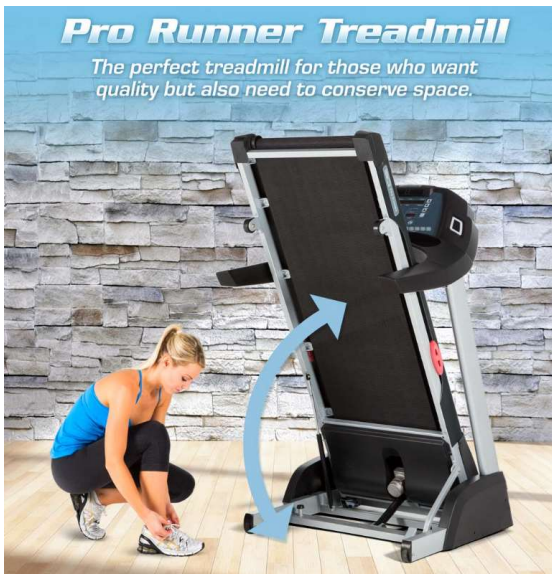

FitProf Award Winner since 2015