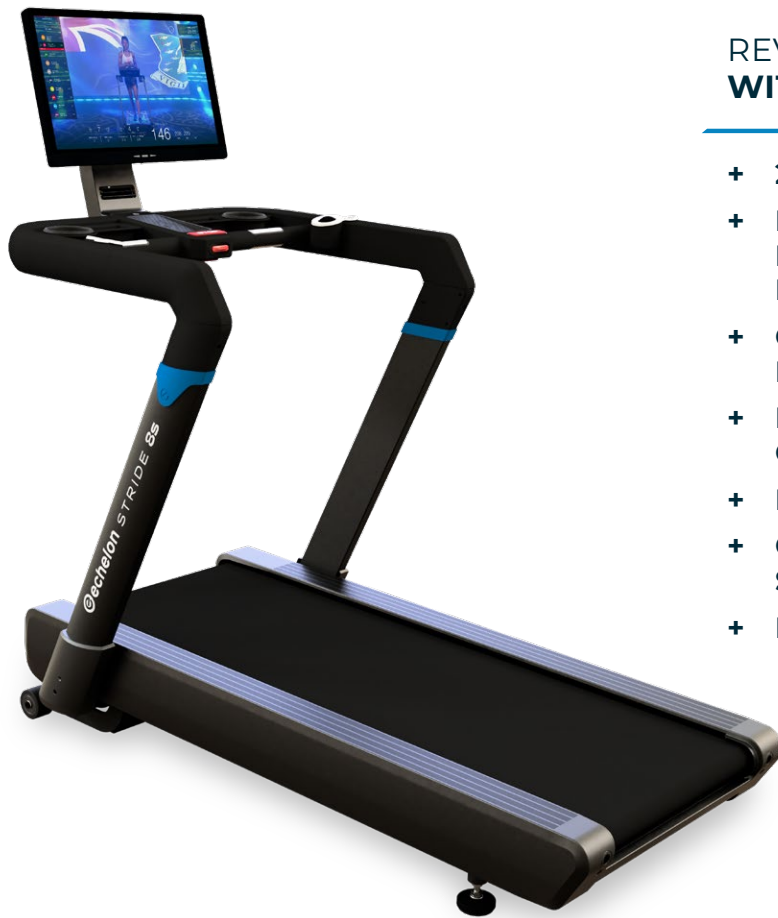

echelon™

STRIDE-8s

REVOLUTIONIZE YOUR RUN WITH THE NEW STRIDE-8s.

- + 22" CLASS HD TOUCHSCREEN
- + EASILY SWIVEL 180° FOR OFF-EQUIPMENT WORKOUTS AND TILTS FOR USER HEIGHT ADJUSTMENT
- + CHANGE SPEED AND INCLINE WITH INNOVATIVE TRACKBALL DESIGN
- + LED STRIP ON SIDE RAILING CHANGES COLORS WITH YOUR PACE
- + INCLINES UP TO 12 LEVELS
- + COMFORTABLE 20" X 60" RUNNING SURFACE WITH QUAD CUSHIONED DECK
- + MINIMAL ASSEMBLY REQUIRED

TRACKBALL DESIGN
FOR SPEED INCREMENTS
OF 0.1 OR 1 MPH &
INCLINE/VOLUME

10-WATT WIRELESS
CHARGING PAD

MOTOR	3.75 CHP Motor
MIN. SPEED	0.5 mph
MAX. SPEED	12 mph
INCLINE	Power Incline; 12 Levels of Incline
TOUCHSCREEN DISPLAY	22" Class HD Touchscreen
WIRELESS CHARGING	10-Watt Wireless Charging Pad and Washable Drink/Accessory Tray
TRACKBALL	Trackballs for Speed and Incline
SPEAKERS	(2) 3-Watt Speakers Built into HD Touchscreen
FAN	Built-in Cooling Fan
HEART RATE SENSORS	(2) Pulse Sensors
MAX. USER WEIGHT	300 lbs.
PRODUCT DIMENSIONS	67" x 33.1" x 63"; 1701mm x 838mm x 1600mm
SAFETY STOP	Pull-out Lanyard & Magnetic Emergency Stop